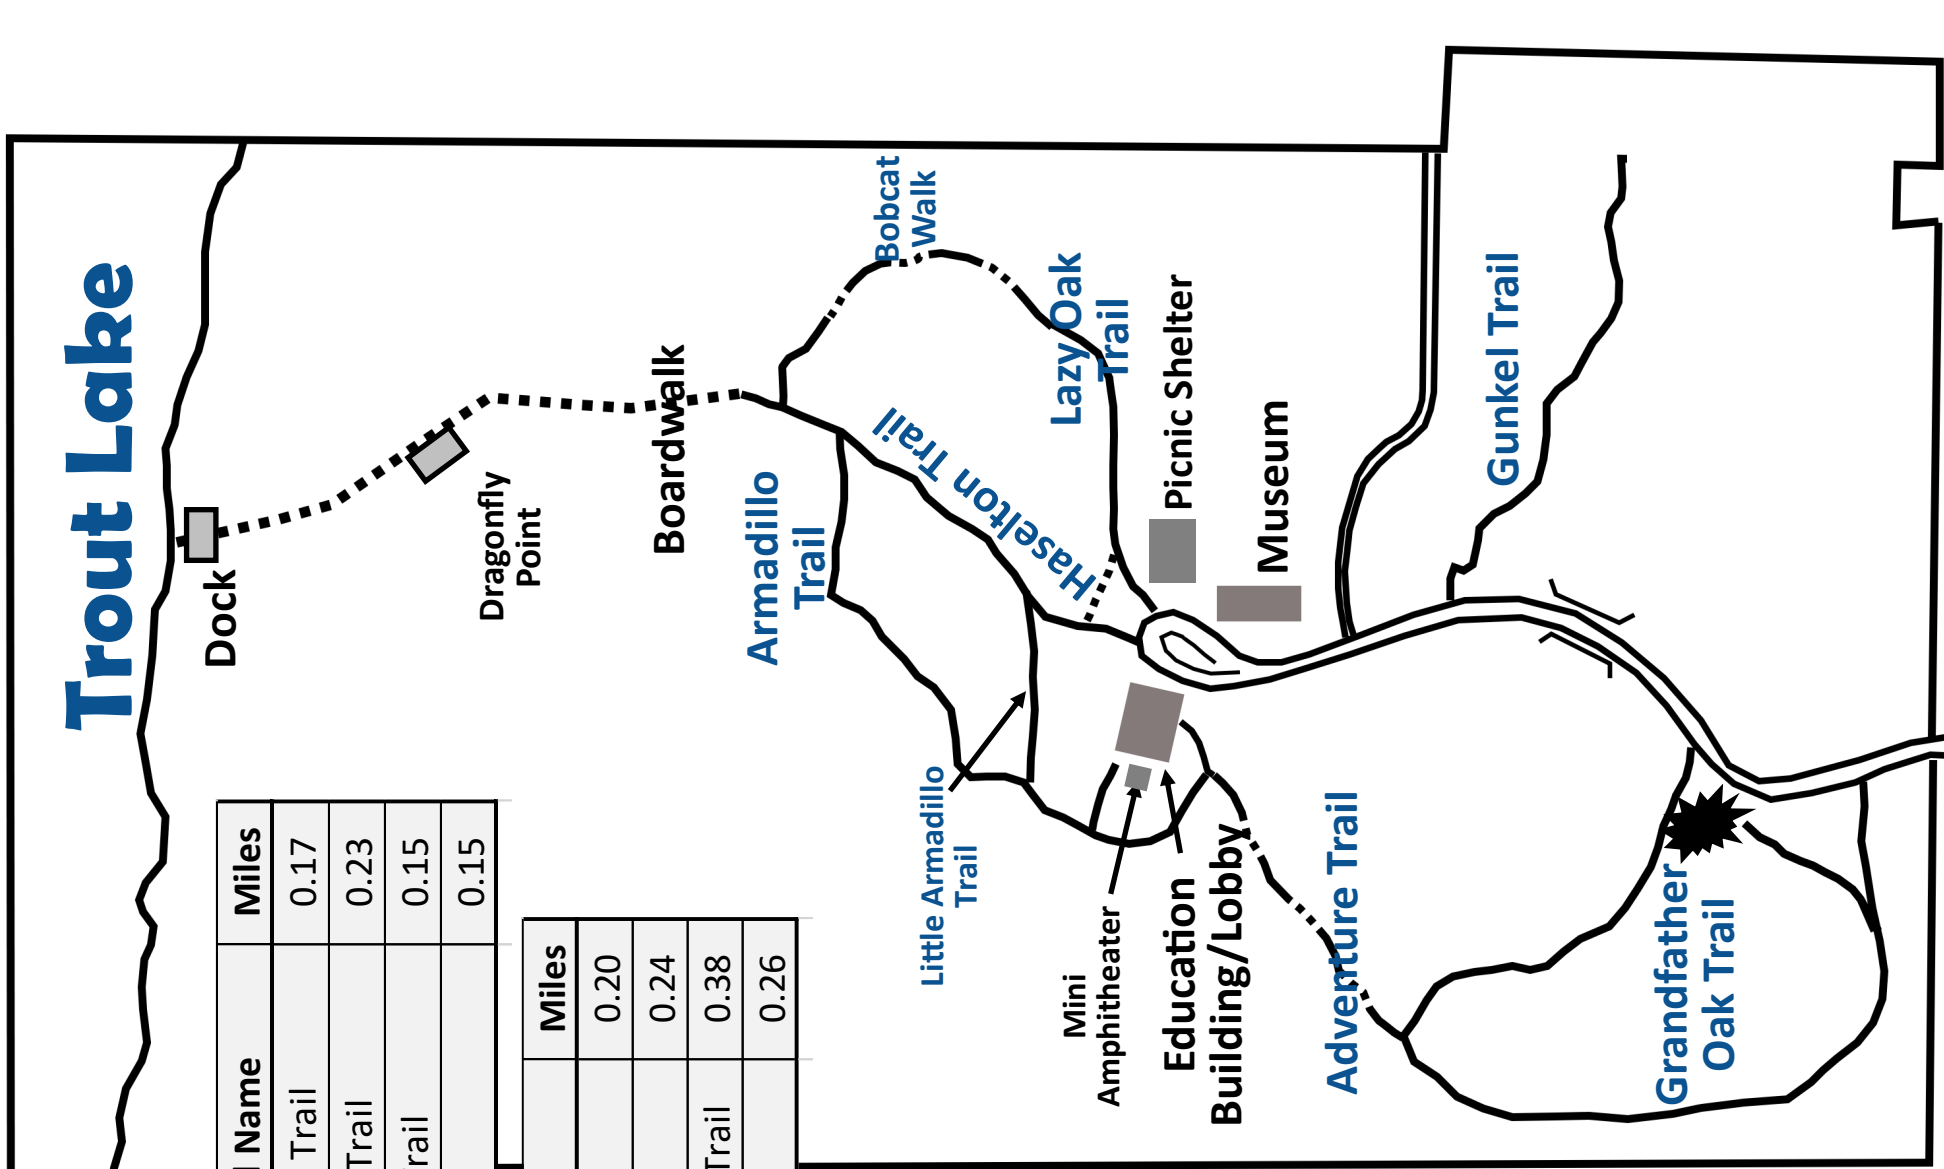

# Trout Lake

Trail Name	Miles
Adventure Trail	0.17
Armadillo Trail	0.23
Haselton Trail	0.15
Boardwalk	0.15

Trail Name	Miles
Lazy Oak Trail	0.20
Gunkel Trail	0.24
Grandfather Oak Trail	0.38
Entrance Road	0.26

# MAP

Entrance County Road 44